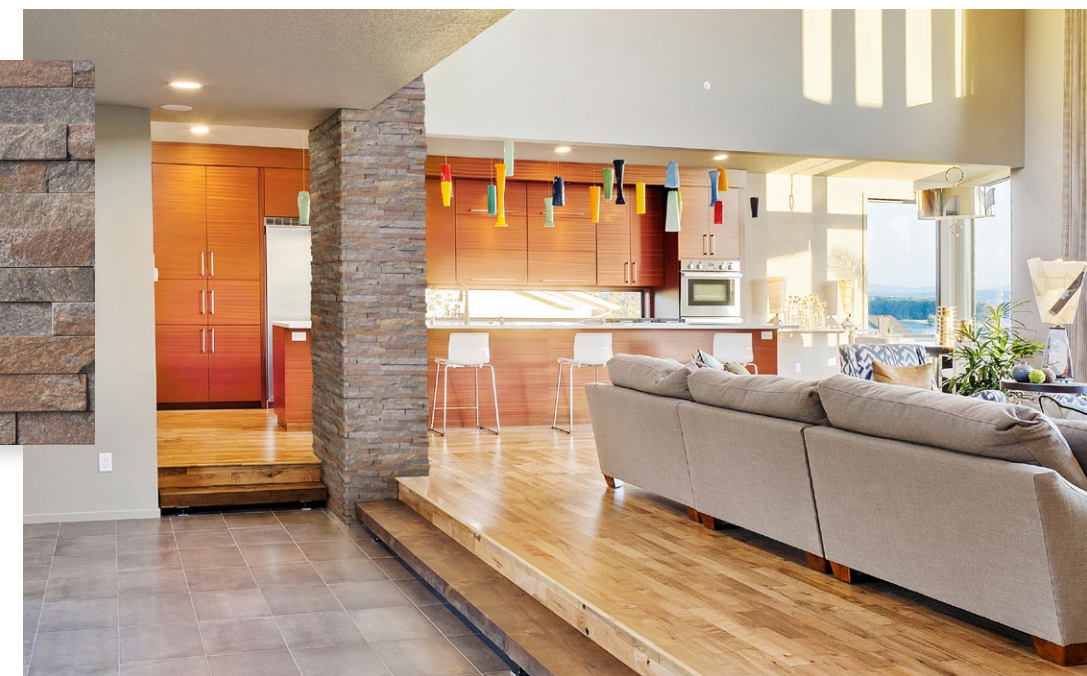

Natural Stone

Green Shine