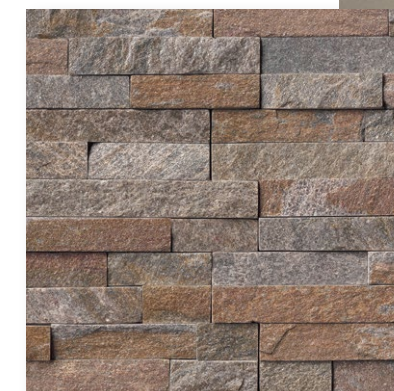

Natural Stone

Green Shine