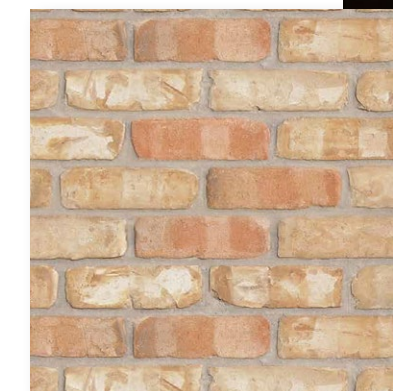

Chicago Common